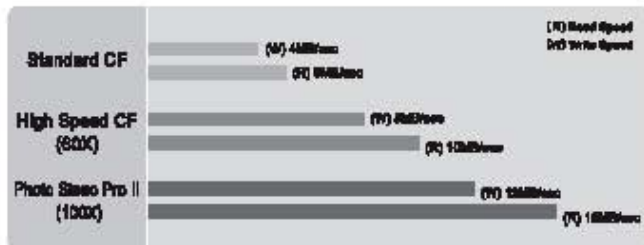

### 100X CompactFlash Card

The new Apacer Photo Steno Pro II is **the fastest CF card in the world**. Compared to other CF cards on the market, Apacer Photo Steno Pro II reaches up to **100X in read speed**. Photo Steno Pro II applies Multi-Testing Technology to reach the **highest sustained write performance**. Featuring fast response, **high quality** and ample capacity, Apacer Photo Steno Pro II is the **professional digital photographer's first choice**.

◎ Performance :

◎ Capacity : 256MB, 512MB, 1GB, 2GB, 4GB