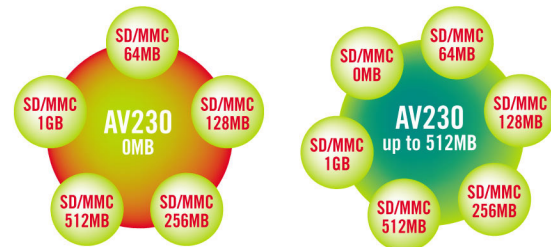

Choose the memory combination that is right for you

Select the AV230 configuration that matches your lifestyle.