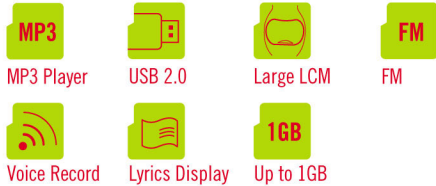

AB320 MP3 Player, Ocean Treasure

A Treasure You Can Use Every Day

The AB320 MP3 Player is easy to use, with a large LCM display that clearly shows sound tracks and functions. The ocean blue backlight adds a nice feel to the player and allows display information to be easily seen in bright sunlight and at night.

AUDIO STENO

**MP3
PLAYER**

AB320 / AV230

Apacer
Access the best

The fish image on the AV230 is purely a photo image. No LCM display is available.

www.apacer.com

Ocean Series MP3 Player AB320 & AV230

Stylish Treasure