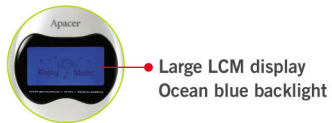

AB320 MP3 Player, Ocean Treasure

A Treasure You Can Use Every Day

The AB320 MP3 Player is easy to use, with a large LCM display that clearly shows sound tracks and functions. The ocean blue backlight adds a nice feel to the player and allows display information to be easily seen in bright sunlight and at night.